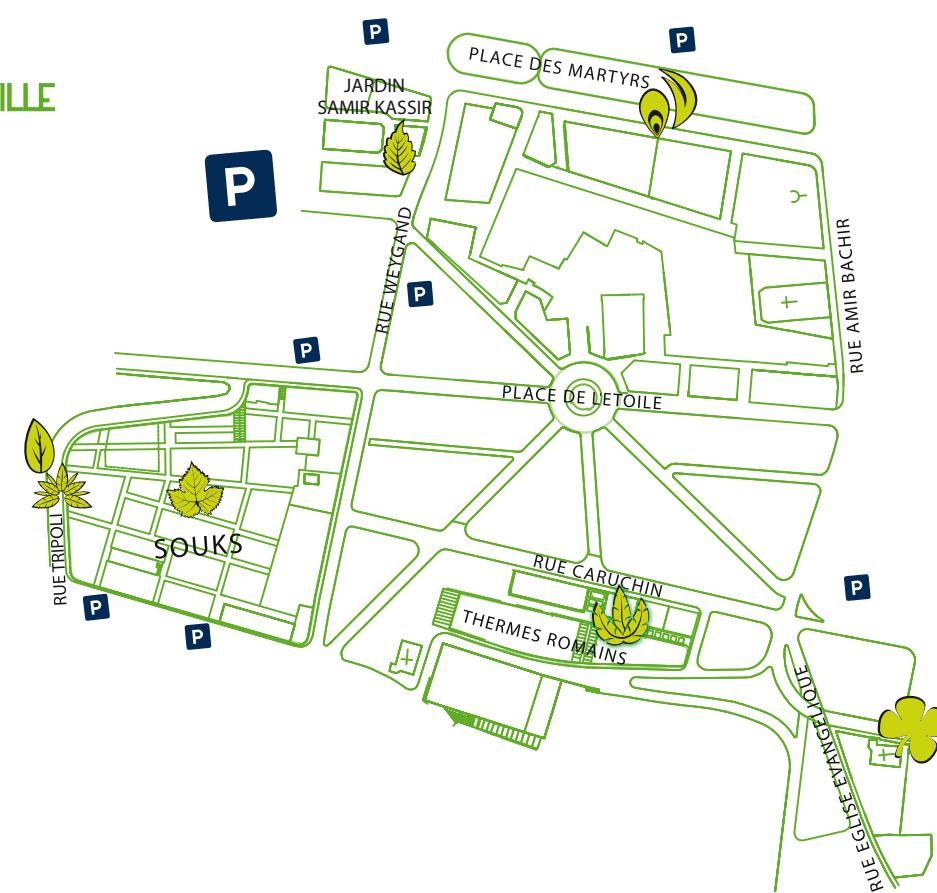

CENTRE-VILLE

MER MÉDITERRANÉE

11e Edition
2011

Fête de la Musique عيد الموسيقى

21 JUN
21 حزيران

Centre-ville
Hamra
Gemmayzé

وسط بيروت
حصرا
جميزة

على إيقاع
الطبيعة
AU RYTHME
DE LA NATURE

BEYROUTH